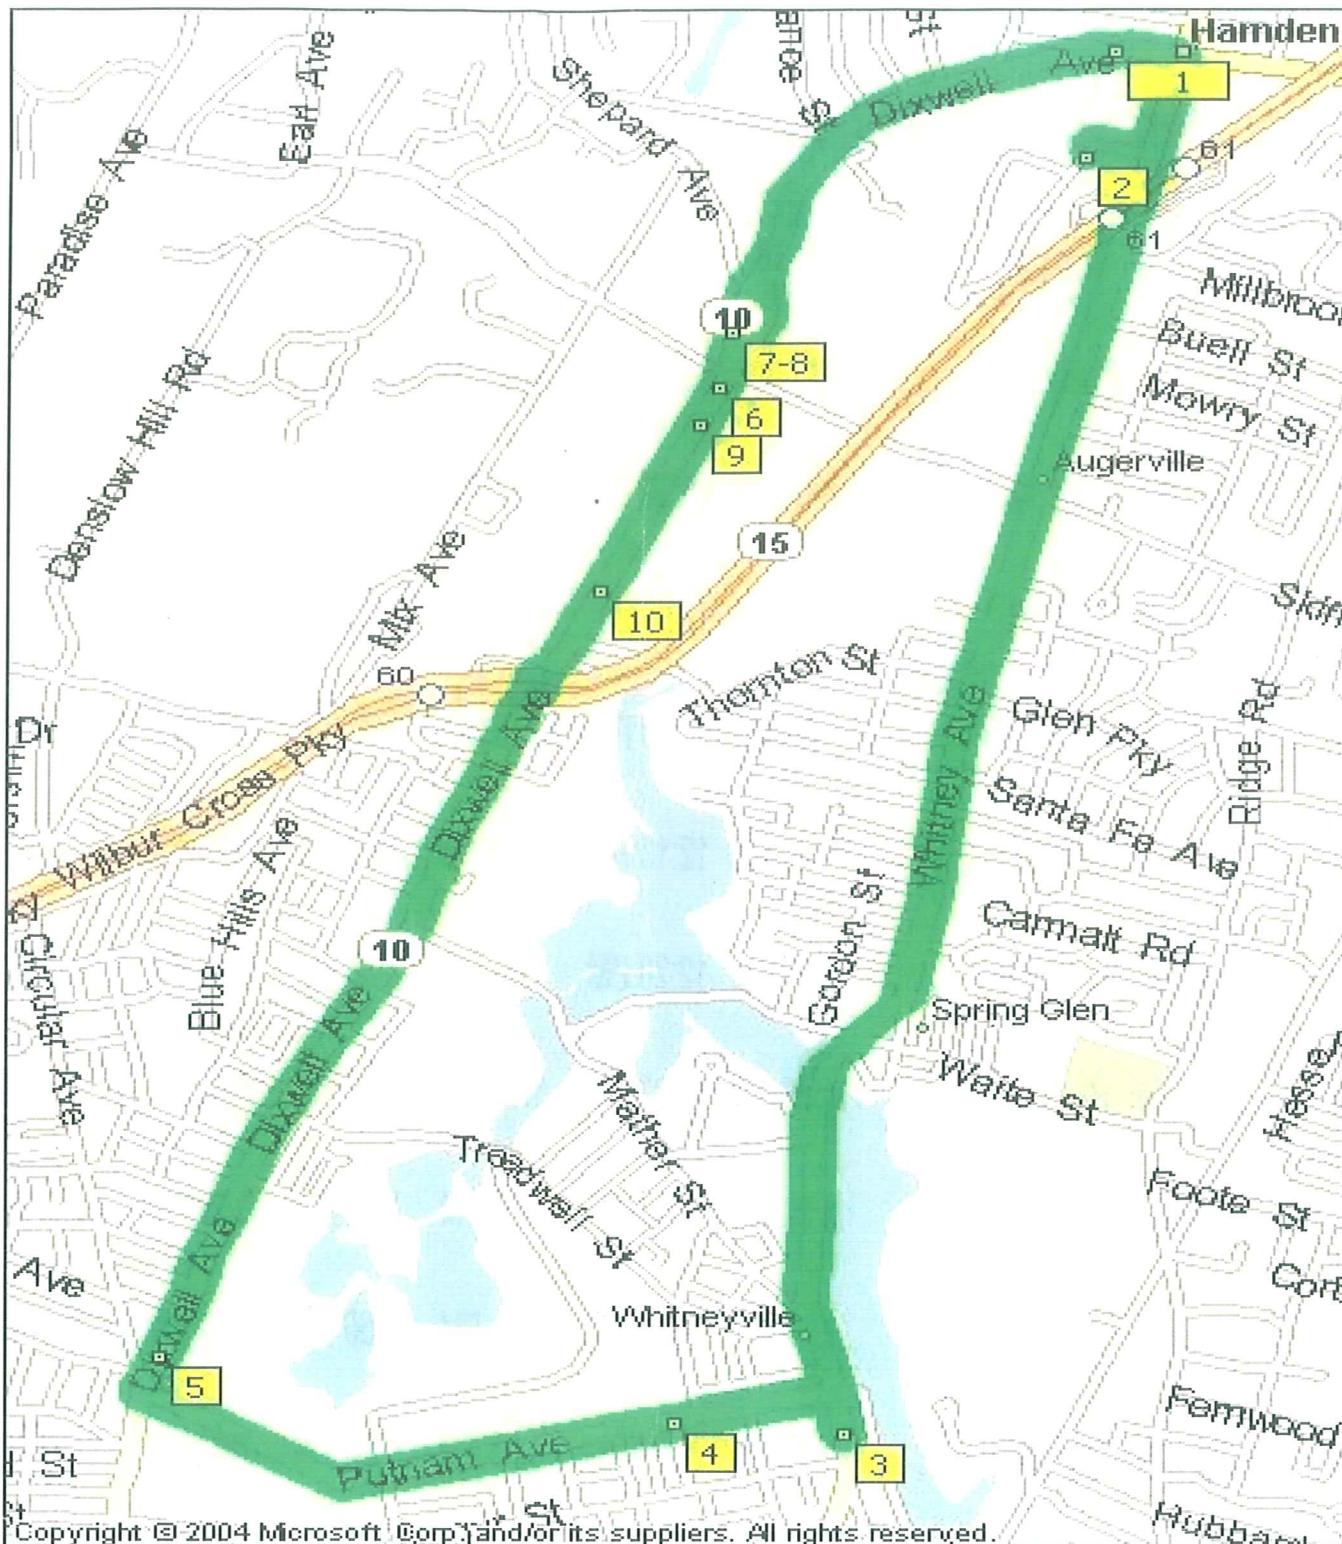

Hamden Shopping Shuttle

- Monday, Thursday and Saturday
- \$0.50 every time you board
- First Come First Serve
- No additional Stops will be made
- Schedule available inside

Greater New Haven Transit District
840 Sherman Avenue
Hamden, CT 06417
203-288-6282

Hamden Shopping Shuttle

LUNCH

Stop #	Stop Name and Address	Trip #1	Trip #2	Trip #3		Trip #4	Trip #5	Trip #6	Trip #7	Trip #8	Trip #9
1	Miller Library/Senior Center 2901 Dixwell Avenue	8:30 AM	9:15 AM	10:00 AM		11:15 AM	12:00 PM	12:45 PM	1:30 PM	2:15 PM	3:00 PM
2	Hamden Housing Authority 51 Worth Avenue	8:32 AM	9:17 AM	10:02 AM	L	11:17 AM	12:02 PM	12:47 PM	1:32 PM	2:17 PM	3:02 PM
3	Whitney Commons 1201 Whitney Avenue	8:38 AM	9:23 AM	10:08 AM	U	11:23 AM	12:08 PM	12:53 PM	1:38 PM	2:23 PM	3:08 PM
4	Putnam/Dunbar Housing 125-135 Putnam Avenue	8:40 AM	9:25 AM	10:10 AM		11:25 AM	12:10 PM	12:55 PM	1:40 PM	2:25 PM	3:10 PM
5	Stop and Shop (Putnam Place) 1245 Dixwell Avenue	8:43 AM	9:28 AM	10:13 AM	N	11:28 AM	12:13 PM	12:58 PM	1:43 PM	2:28 PM	3:13 PM
6	Stop and Shop (Hamden Plaza) 2335 Dixwell Avenue	8:50 AM	9:35 AM	10:20 AM	C	11:35 AM	12:20 PM	1:05 PM	1:50 PM	2:35 PM	3:20 PM
7	Apex Pharmacy 2380 Dixwell Avenue	8:53 AM	9:38 AM	10:23 AM		11:38 AM	12:23 PM	1:08 PM	1:53 PM	2:38 PM	3:23 PM
8	Kohl's 2380 Dixwell Avenue	8:54 AM	9:39 AM	10:24 AM	H	11:39 AM	12:24 PM	1:09 PM	1:54 PM	2:39 PM	3:24 PM
9	Wal-Mart 2300 Dixwell Avenue	8:56 AM	9:41 AM	10:26 AM		11:41 AM	12:26 PM	1:11 PM	1:56 PM	2:41 PM	3:26 PM
10	Shop Rite 2100 Dixwell Avenue	8:58 AM	9:43 AM	10:28 AM		11:43 AM	12:28 PM	1:13 PM	1:58 PM	2:43 PM	3:28 PM